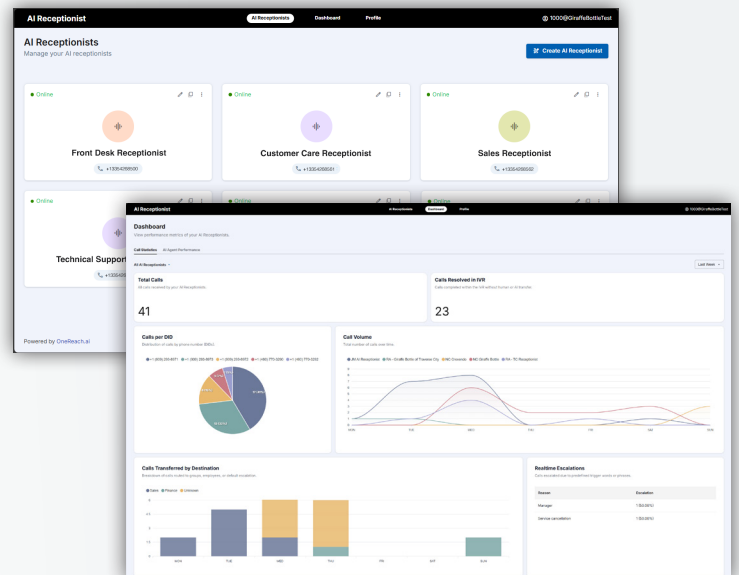

CAIRO

FOR

ESI Cloud

Smart AI Receptionist
& Orchestrator for the
ESI eCloud PBX™ Platform

Meet CAIRO for ESI Cloud™ – Your Always-On AI Receptionist

Never miss a call again. CAIRO for ESI Cloud answers with a natural voice, understands intent, and routes callers to the right place. Purpose-built for the ESI eCloud PBX™ platform, CAIRO combines conversational AI, voice automation, and your business knowledge base to handle routine requests, reduce call handling time, and elevate every caller's experience.

CAIRO Helps Your Business:

- Deliver 24/7 call coverage with natural, human-like conversations
- Route and escalate intelligently to ESI Cloud users, queues, or eCloud Call Center™ agents
- Schedule appointments automatically with calendar integration
- Support multilingual callers for broader reach
- Improve accuracy with customizable training and knowledge updates
- Gain visibility with traffic analytics and actionable insights

CAIRO for ESI Cloud™ Core Features:

Voice & Personality

- Assign CAIRO to any business number (DID)
- Choose from professional AI voices
- Match CAIRO's tone to your brand
- Set escalation and handoff for priority or complex calls